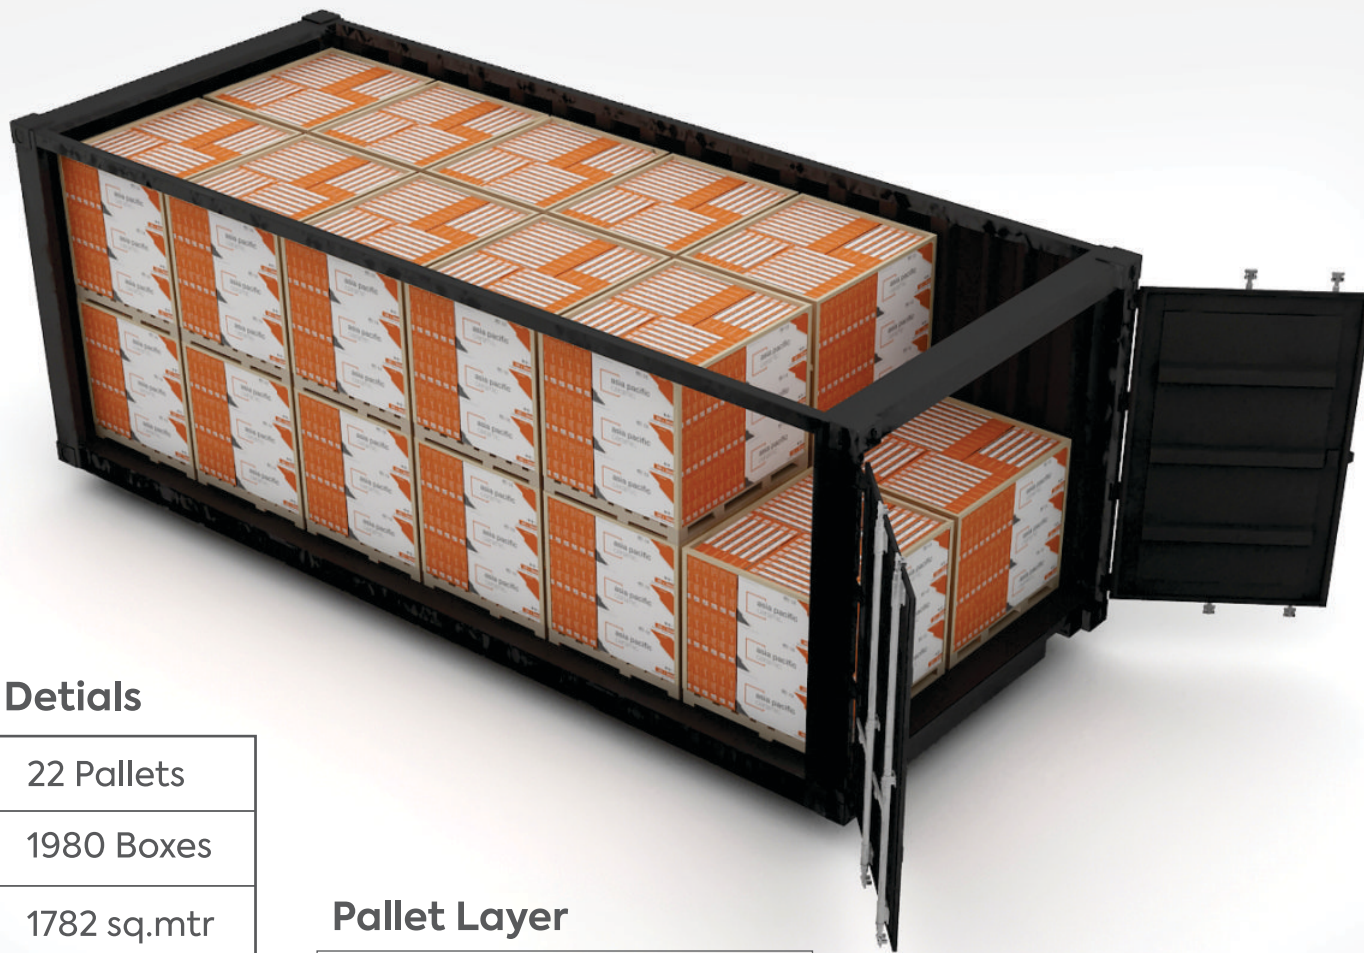

asia pacific
ceramic

300 X 600 MM
12" x 24"
WALL TILES
20ft. CONTAINER

Container Packing Details

Pallet/Container		22 Pallets
Box/Container		1980 Boxes
Total sq. mtr		1782 sq.mtr
Wt./ Container	Net	27720.00kg
	Gross	28050.00kg

Pallet Layer

01-02	05-06	09-10	13-14	17-18	21
03-04	07-08	11-12	15-16	19-20	22