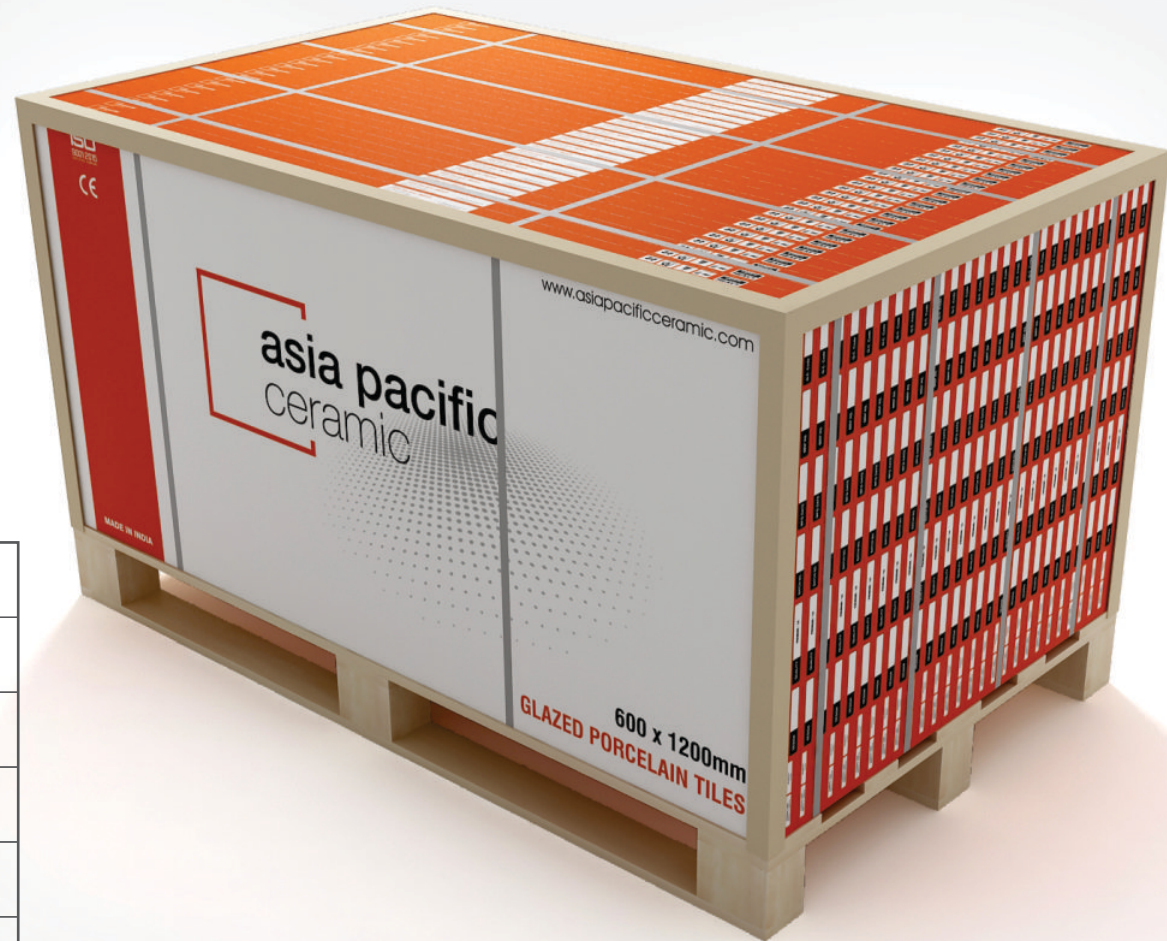

asia pacific
ceramic

600 X 1200 MM
24" x 48"
PORCELAIN TILES
32 BOXES / PALLET

Pallet Packing Details

Tile Thickness	9.00 mm
Pcs/Box	2 pcs
Area/Box	1.44 sq. mtr
Weight/Box	29.00 kg
Box/Pallet	32 Boxes
Gross Weight/Pallet	948.00 kg
Sq. mtr/Pallet	46.08 sq. mtr