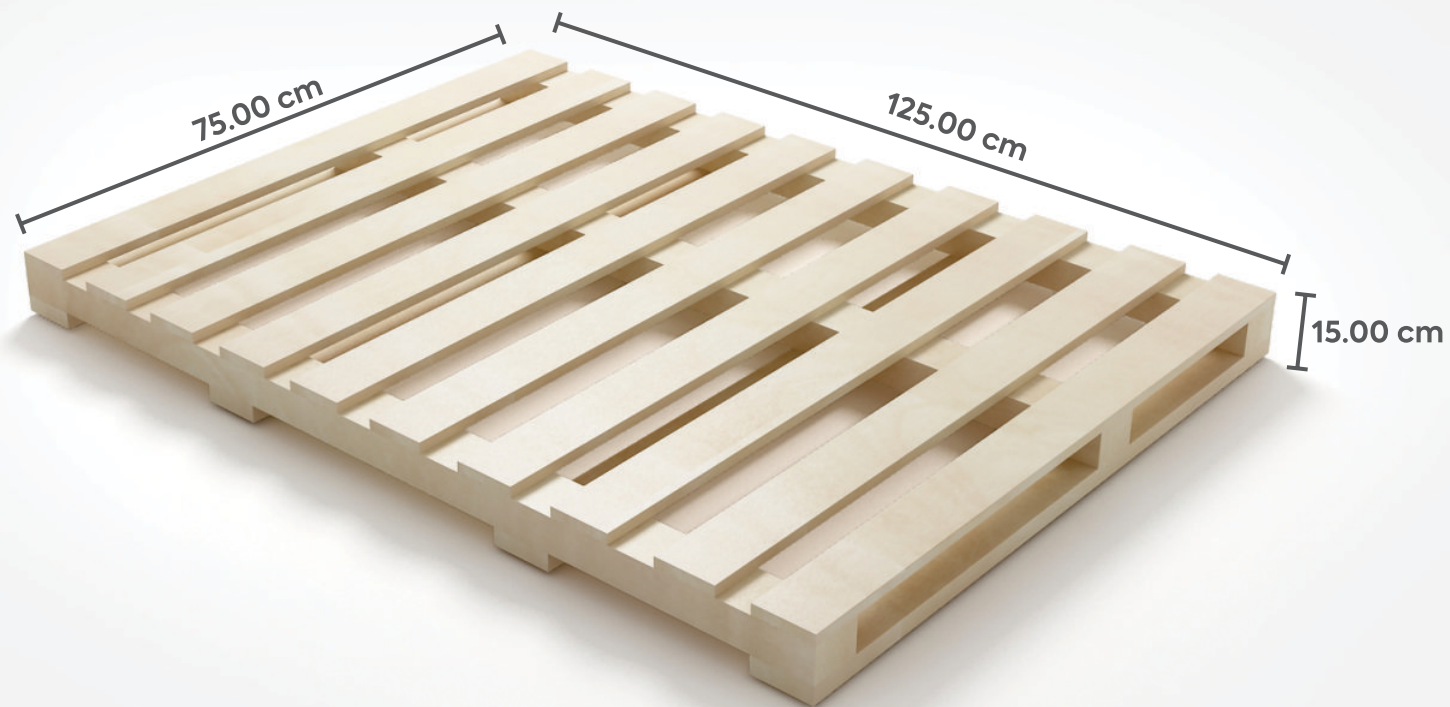

Pallet Layer

01-02	05-06	09-10	13-14	17-18
21	22	23	24	
03-04	07-08	11-12	15-16	19-20

asia pacific
ceramic

600 X 1200 MM
24" x 48"
PORCELAIN TILES
PALLET DIMENSION

WOODEN BASE PALLET

WEIGHT : 17.00 Kgs. (Approx)