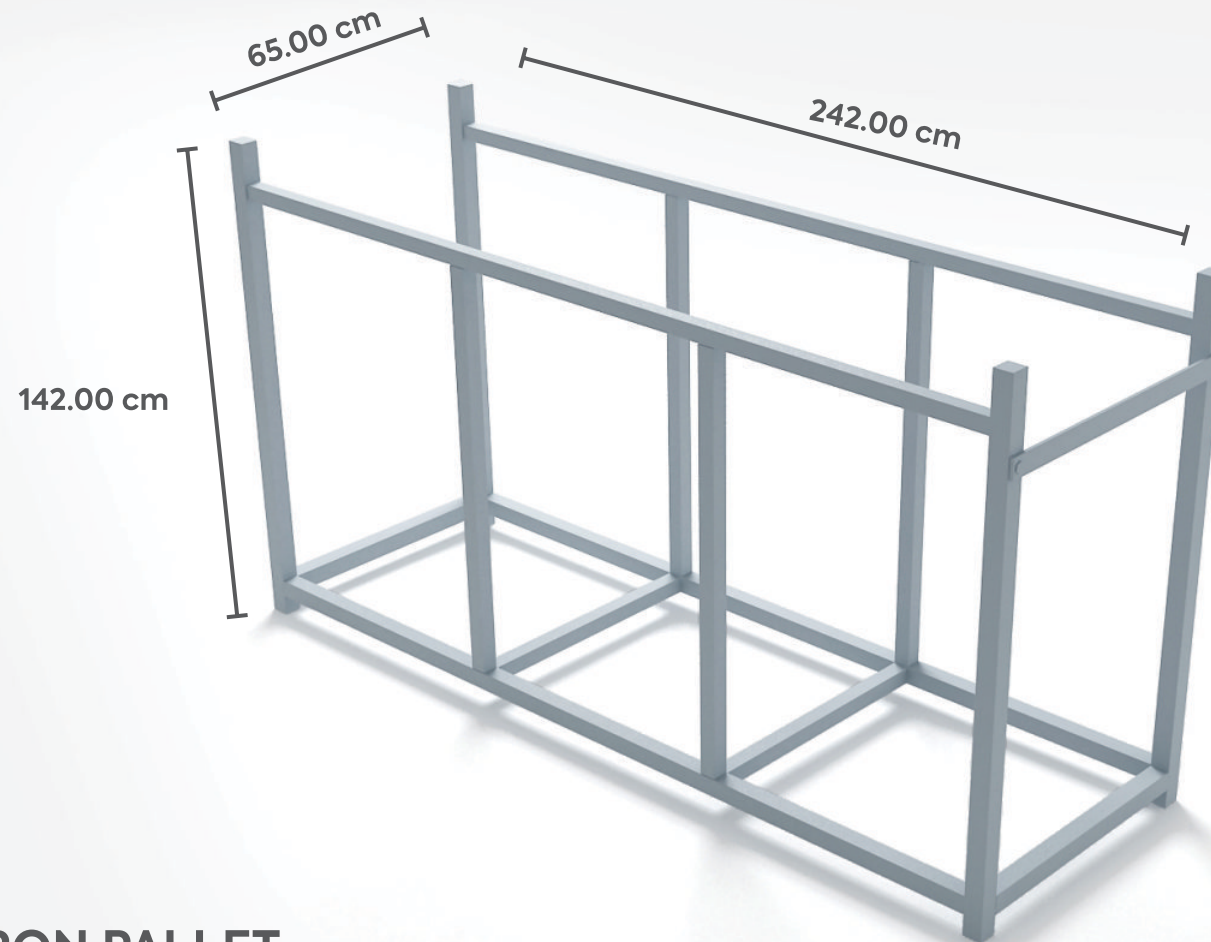

EMPTY A PALLET
1200 X 2400 MM
PORCELAIN SLAB

WOODEN BASE + IRON PALLET

WEIGHT : 85.00 Kgs. (Approx)

BOXES PER PALLET : 40 Boxes

www.asiapacificceramic.com

asia pacific
ceramic

1200 X 2400 MM
48" x 96"
PORCELAIN SLAB
40 BOXES / PALLET