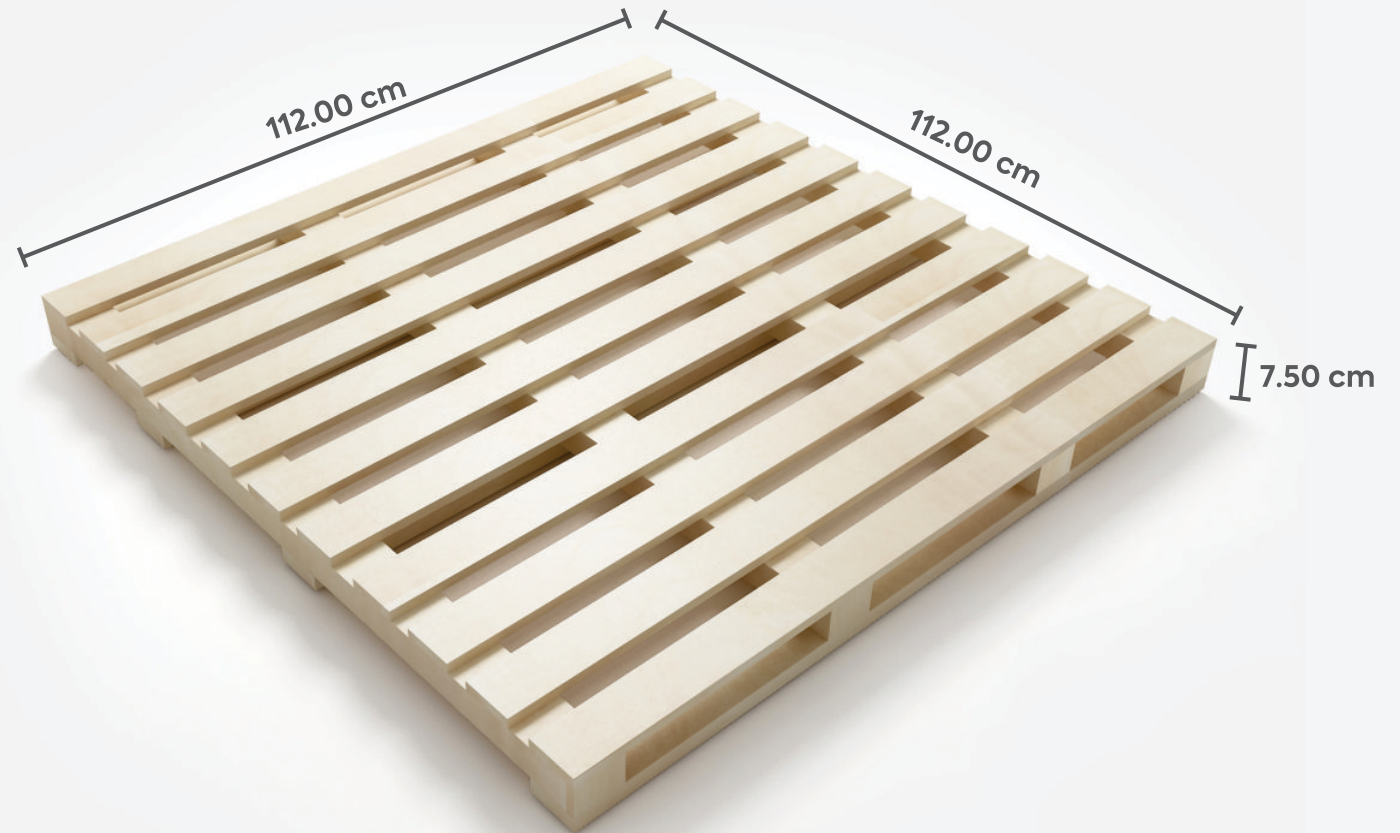

Pallet Layer

1-2-3	10-11-12	19-20	25-26
4-5-6	13-14-15	21-22	27-28
7-8-9	16-17-18	23-24	29-30

asia pacific
ceramic

800 X 800 MM
32" x 32"
PORCELAIN TILES
PALLET DIMENSION

WOODEN BASE PALLET

WEIGHT : 17.00 Kgs. (Approx)