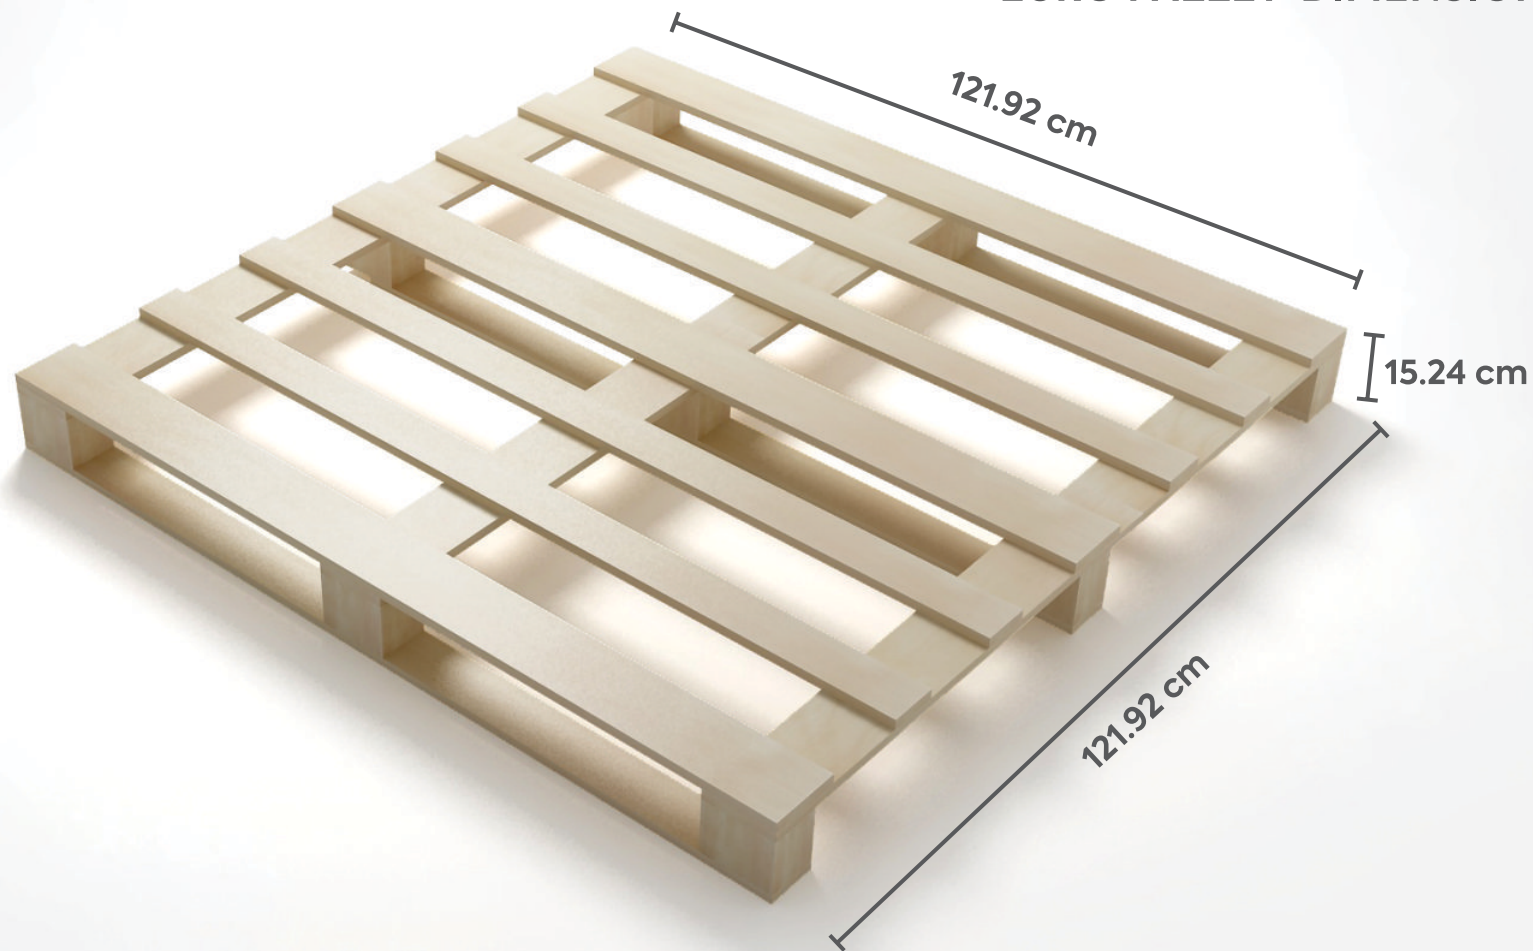

asia pacific
ceramic

1200 X 1200 MM
48" x 48"
PORCELAIN TILES
EURO PALLET DIMENSION

EURO PALLET

WEIGHT : 20.00 Kgs. (Approx)

BOXES PER PALLET : 20 Boxes

www.asiapacificceramic.com