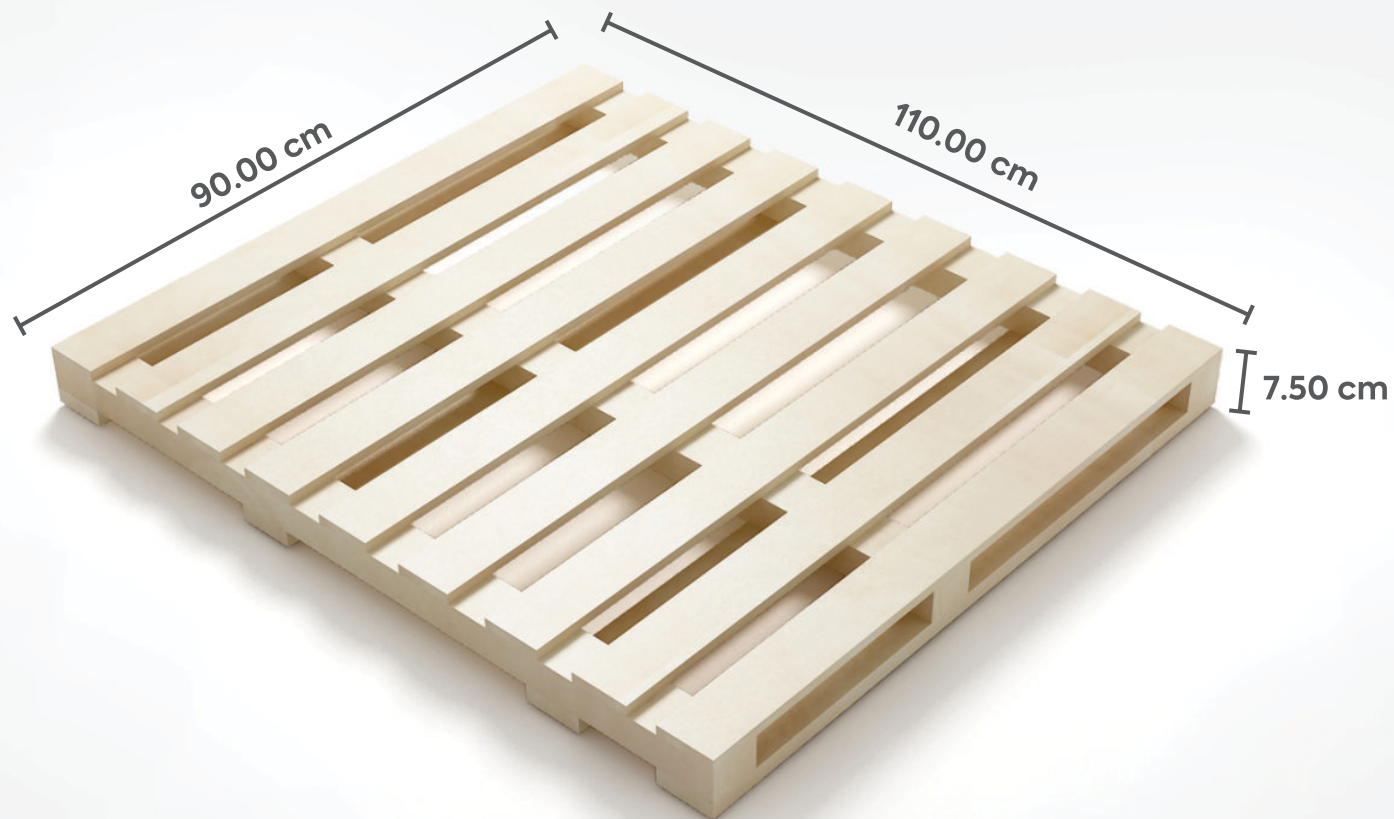

asia pacific
ceramic

600 X 1200 MM
24" x 48"
PORCELAIN TILES
PALLET DIMENSION

WOODEN BASE PALLET

WEIGHT : 17.00 Kgs. (Approx)

BOXES PER PALLET : 64 Boxes

asia pacific
ceramic

600 X 1200 MM
24" x 48"
PORCELAIN TILES
64 BOXES / PALLET