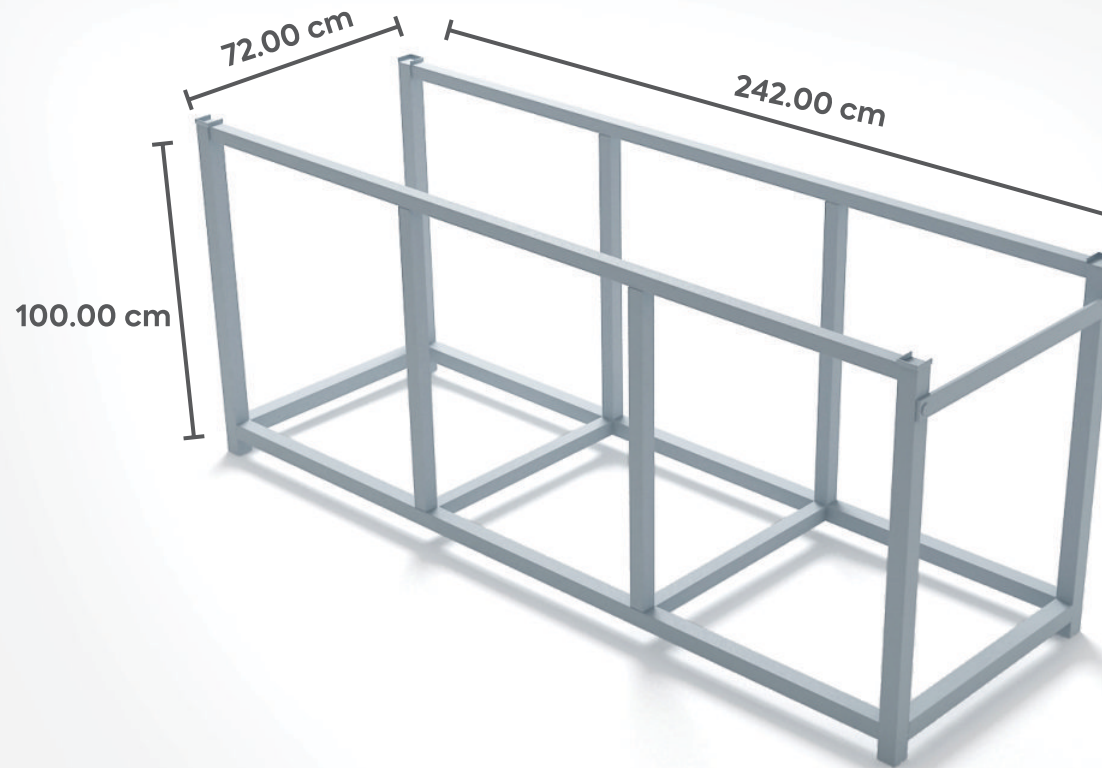

Pallet Layer

1	4	7	10
2	5	8	11
3	6	9	12

asia pacific
ceramic

800 X 2400 MM
32" x 96"
PORCELAIN SLAB
PALLET DIMENSION

WOODEN BASE + IRON PALLET

WEIGHT : 80.00 Kgs. (Approx)

BOXES PER PALLET : 29 Boxes

asia pacific
ceramic