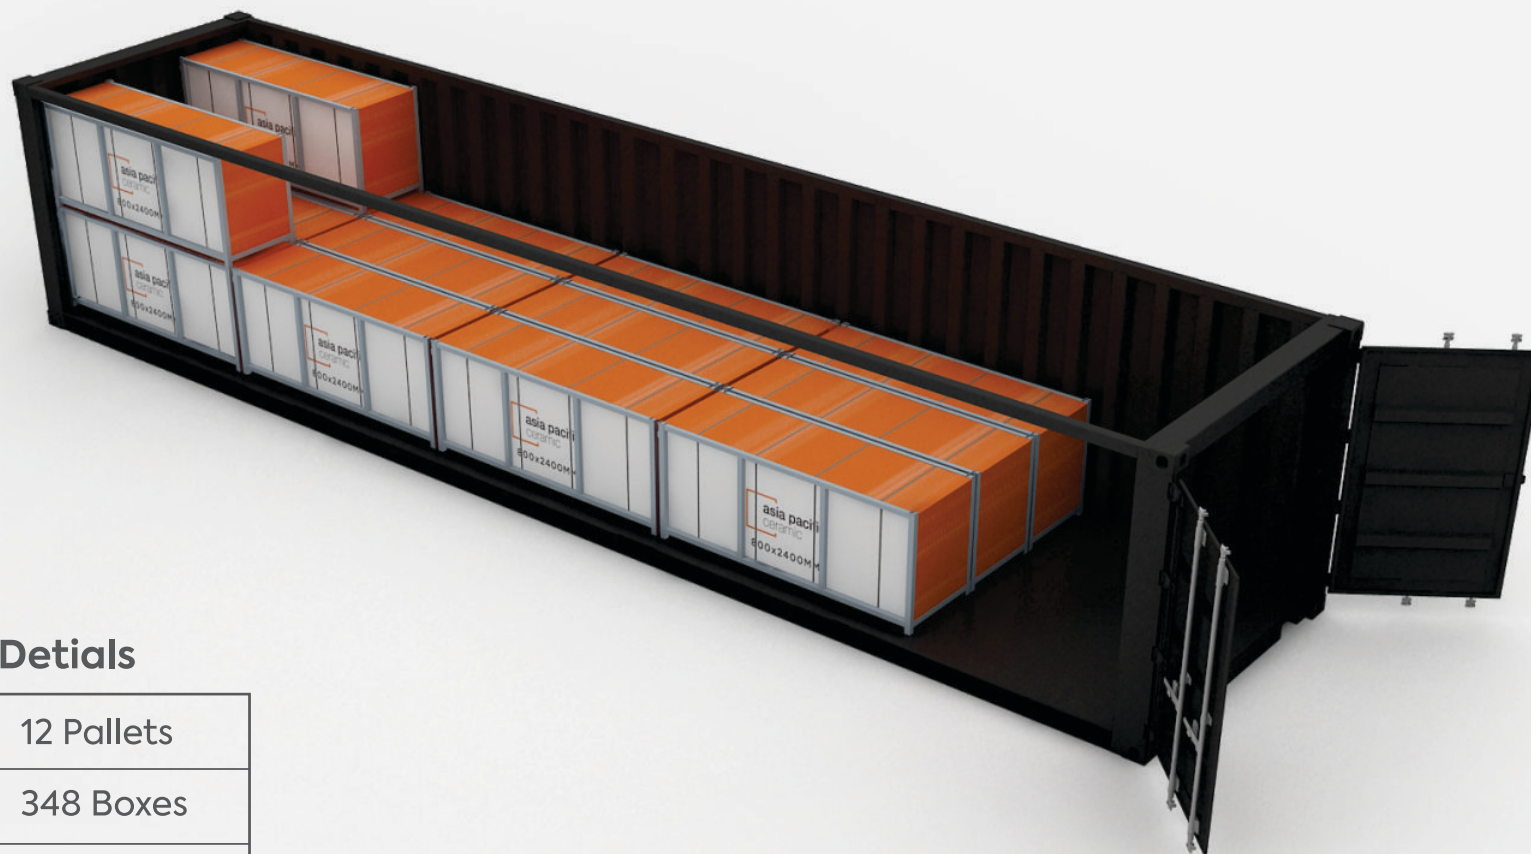

asia pacific
ceramic

800 X 2400 MM
32" x 96"
PORCELAIN SLAB
40ft. CONTAINER

Container Packing Details

Pallet/Container		12 Pallets
Box/Container		348 Boxes
Total sq. mtr		668.16 sq.mtr
Wt./ Container	Net	22620.00kg
	Gross	23580.00kg

Pallet Layer

01 & 13	04	07	10
02	05	08	11
03 & 14	06	09	12