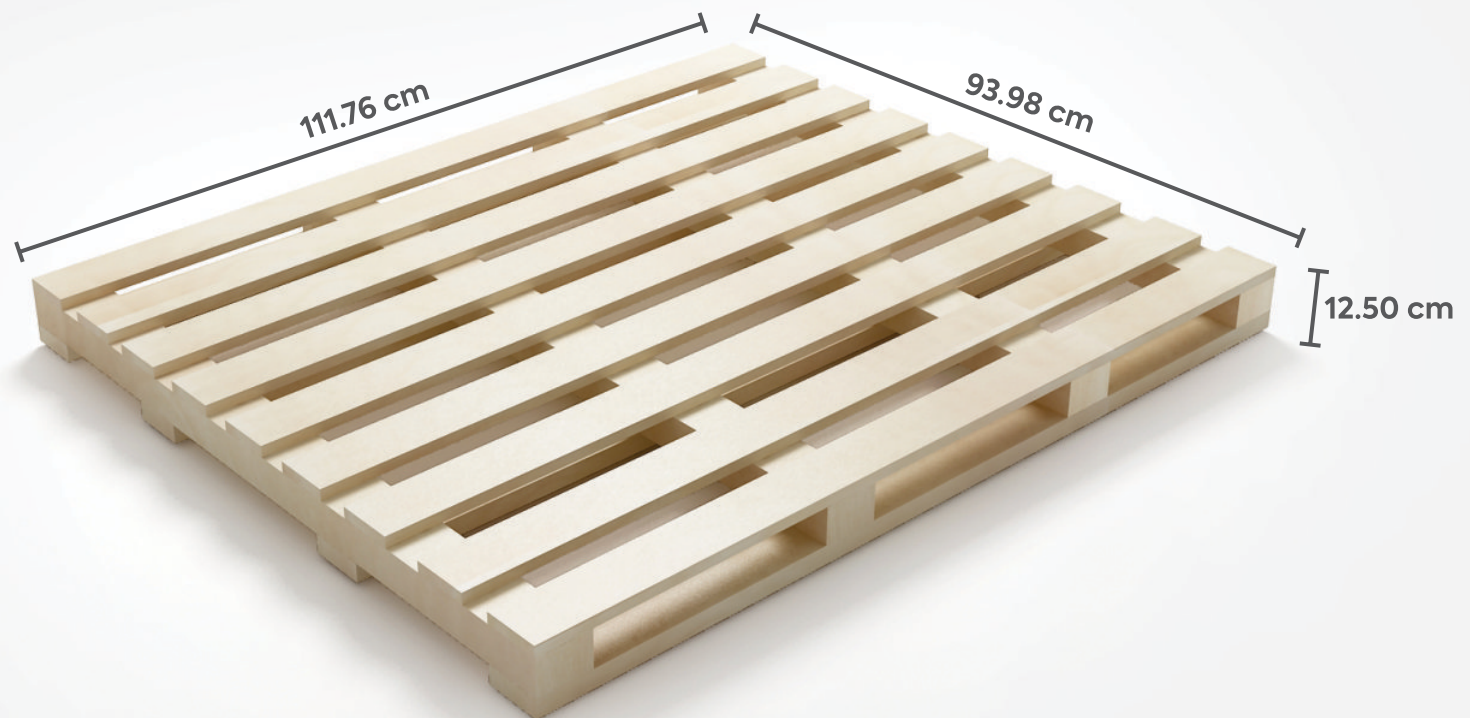

packaging
details

www.asiapacificceramic.com

asia pacific
ceramic

600 X 600 MM
24" x 24"
PORCELAIN TILES
PALLET DIMENSION

WOODEN BASE PALLET

WEIGHT : 17.00 Kgs. (Approx)

BOXES PER PALLET : 40 Boxes

asia pacific
ceramic