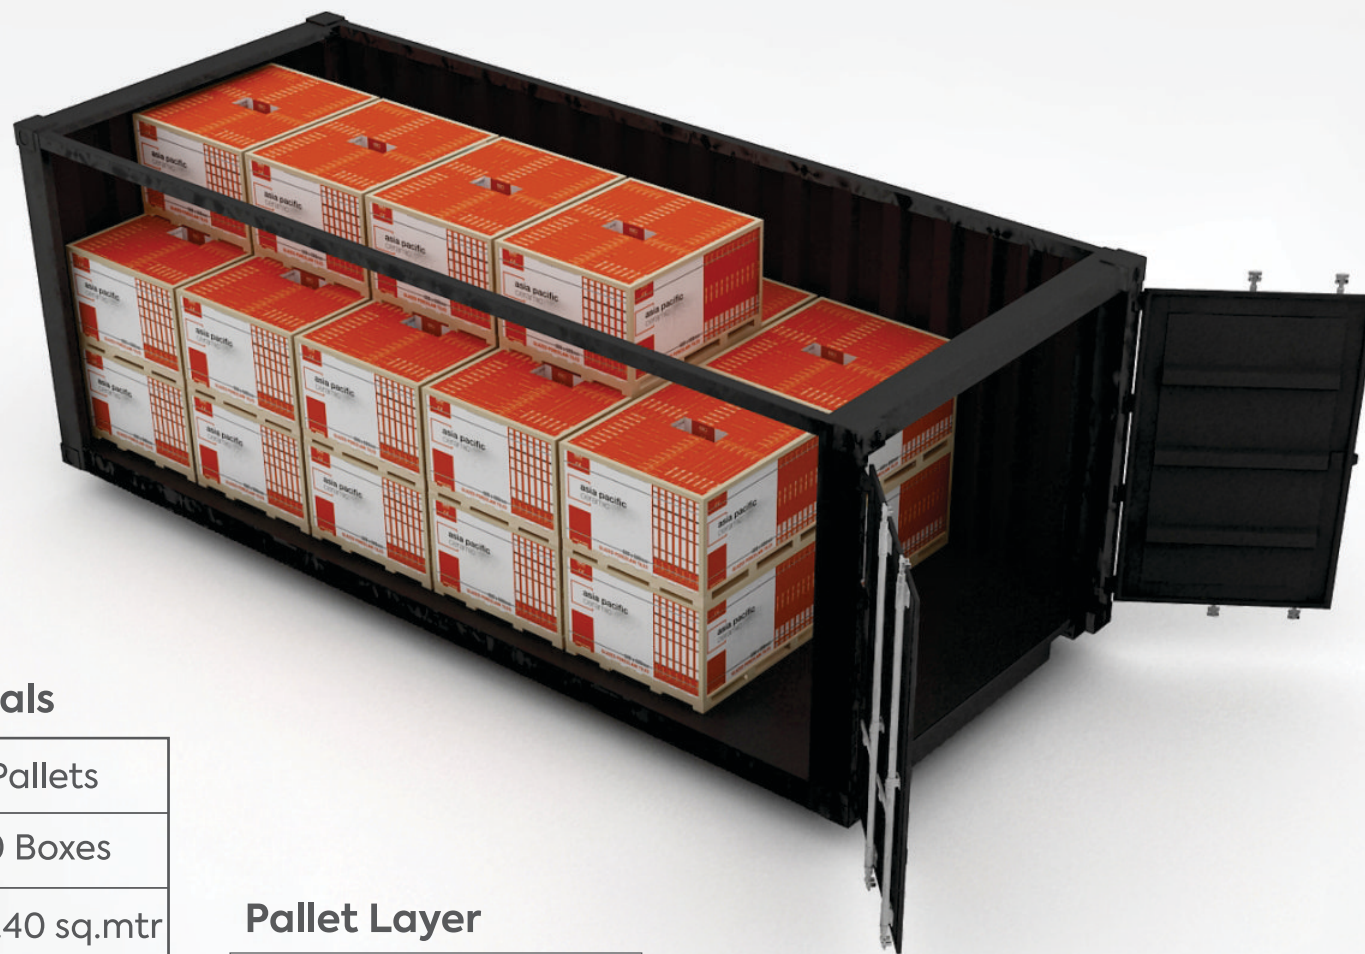

asia pacific
ceramic

600 X 600 MM
24" x 24"
PORCELAIN TILES
20ft. CONTAINER

Container Packing Details

Pallet/Container		24 Pallets
Box/Container		960 Boxes
Total sq. mtr		1382.40 sq.mtr
Wt./ Container	Net	26880.00kg
	Gross	27288.00kg

Pallet Layer

01-02	05-06	09-10	13-14	17-18
21	22	23	24	
03-04	07-08	11-12	15-16	19-20