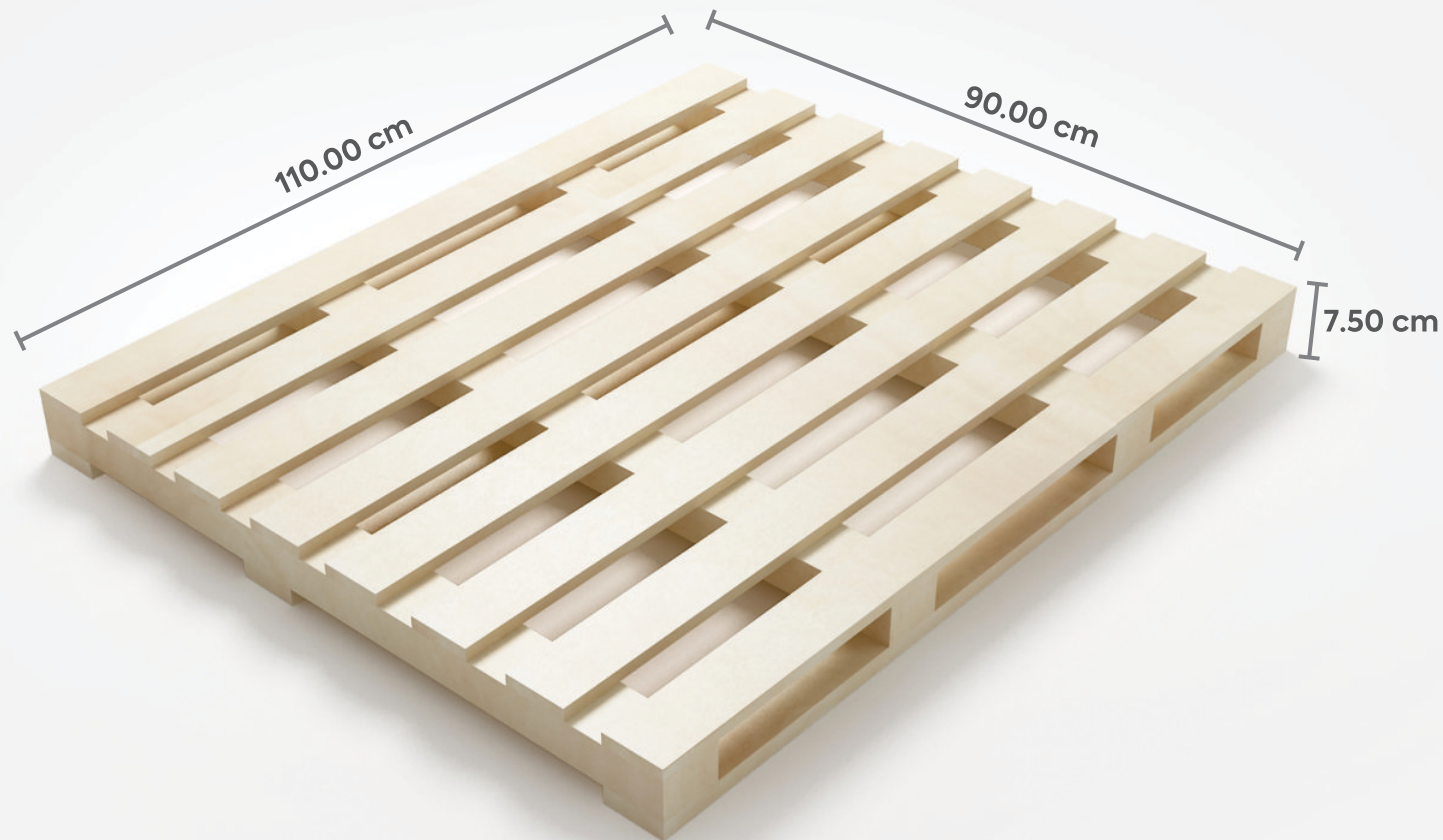

Pallet Layer

01-02	05-06	09-10	13-14	17-18	21-22	25
03-04	07-08	11-12	15-16	19-20	23-24	

asia pacific
ceramic

300 X 600 MM
12" x 24"
WALL TILES
PALLET DIMENSION

WOODEN BASE PALLET

WEIGHT : 15.00 Kgs. (Approx)