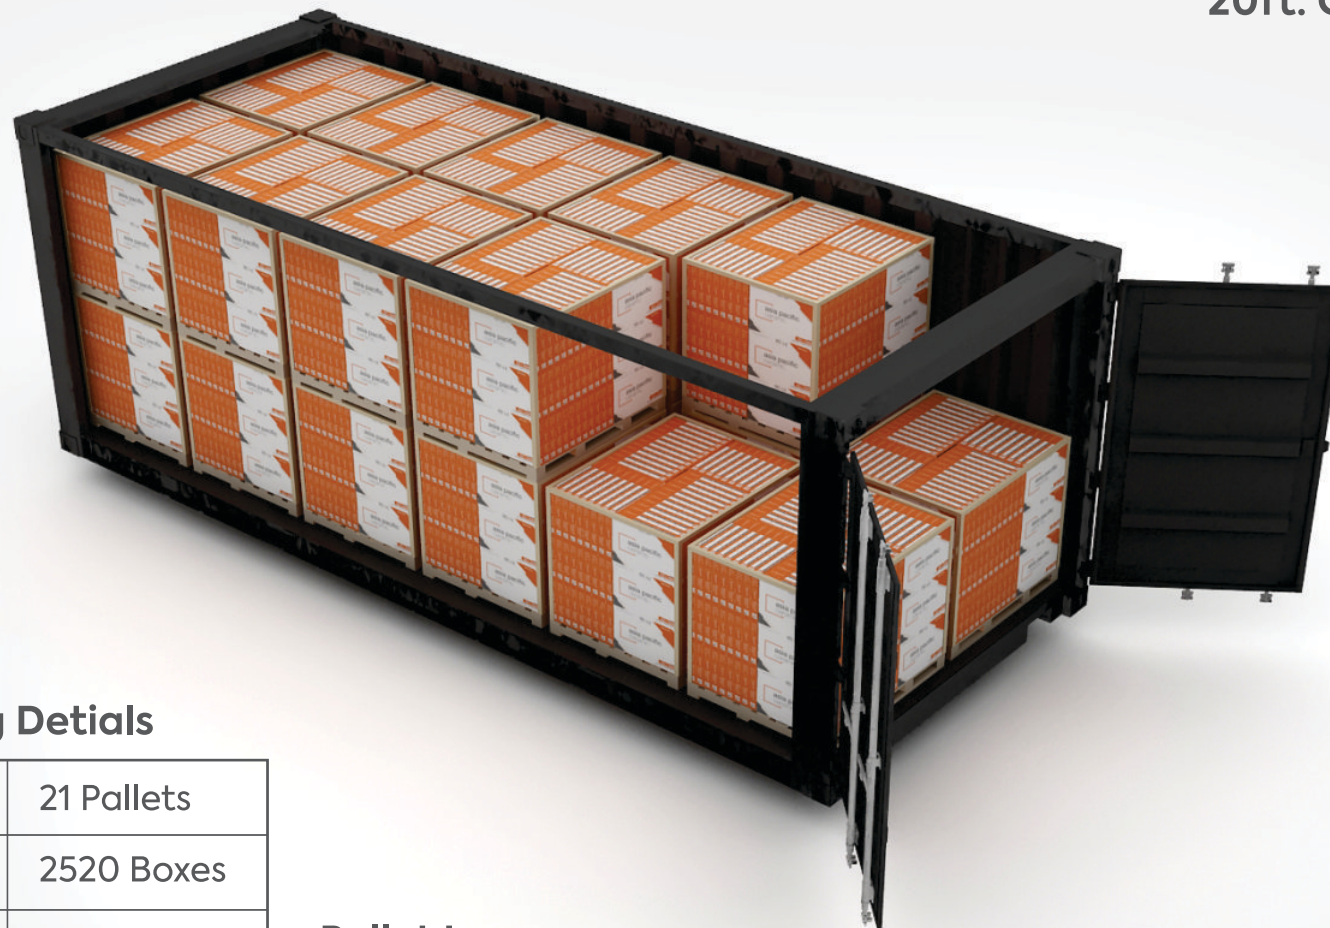

asia pacific
ceramic

300 X 450 MM
12" x 18"
WALL TILES
20ft. CONTAINER

Container Packing Details

Pallet/Container		21 Pallets
Box/Container		2520 Boxes
Total sq. mtr		2041.20 sq.mtr
Wt./ Container	Net	27720.00kg
	Gross	28035.00kg

Pallet Layer

01-02	05-06	09-10	13-14	17-18	20
03-04	07-08	11-12	15-16	19	21