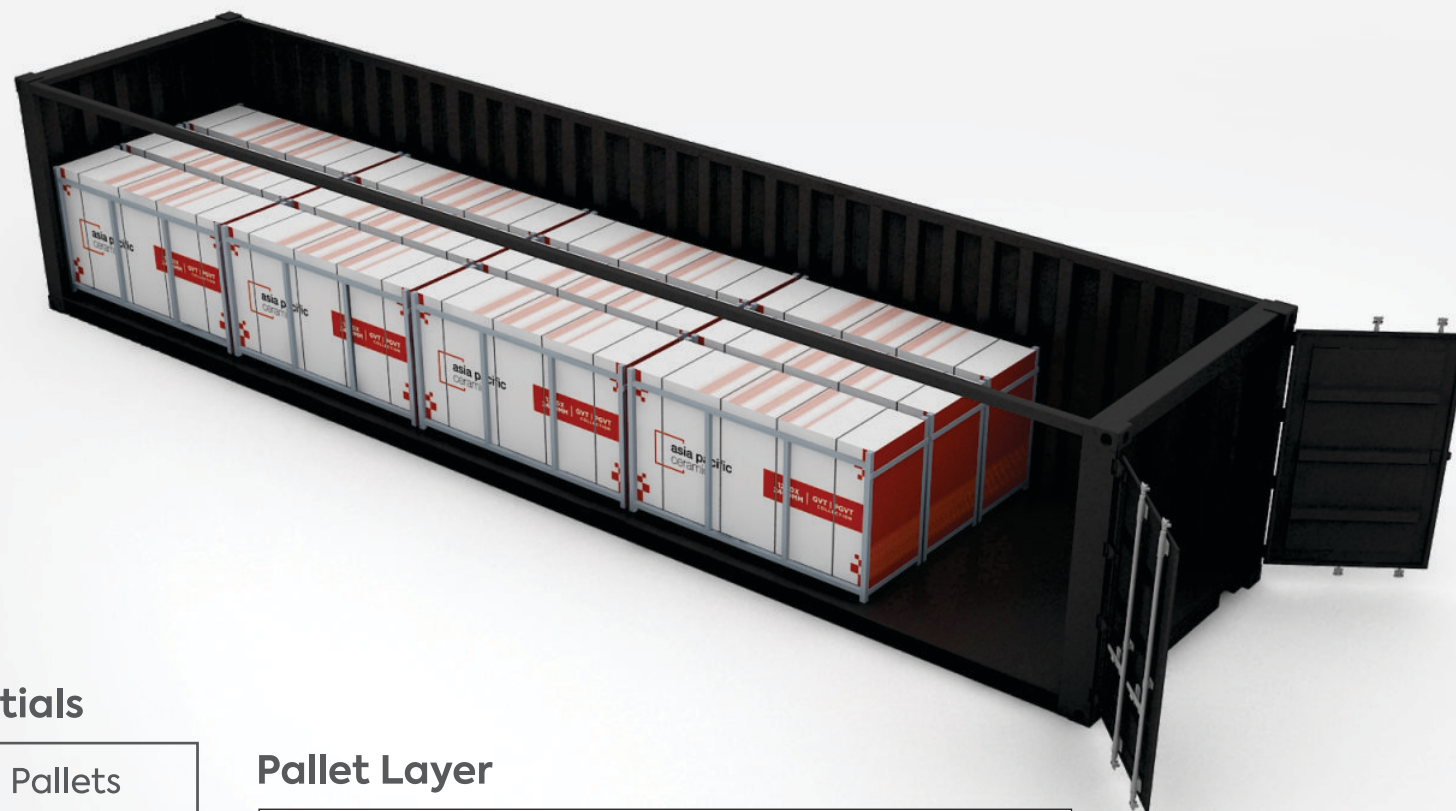

asia pacific
ceramic

1200 X 2400 MM
48" x 96"
PORCELAIN SLAB
40ft. CONTAINER

Container Packing Details

Pallet/Container		12 Pallets
Box/Container		480 Boxes
Total sq. mtr		1382.4 sq.mtr
Wt./ Container	Net	28800.00kg
	Gross	29820.00kg

Pallet Layer

1	4	7	10
2	5	8	11
3	6	9	12